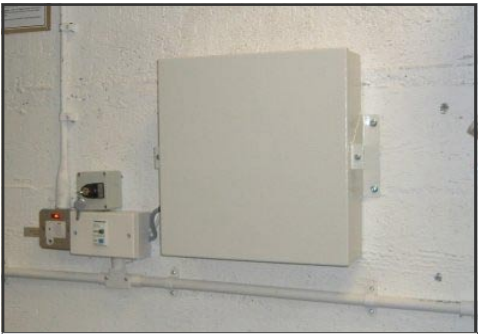

Stairiser SX Options

Attendant Control

Fold Down Seat

Audio Visual Alarm

Call Station-Flush Mounted

Call Station- Pedestal Mounted

Backing Panels

Side Access Platform

Battery Back Up System

OTHER OPTIONS: Metal Conduit, Large Platform Size 810mm x 1200mm, Range of RAL Colour Paint Finishes.