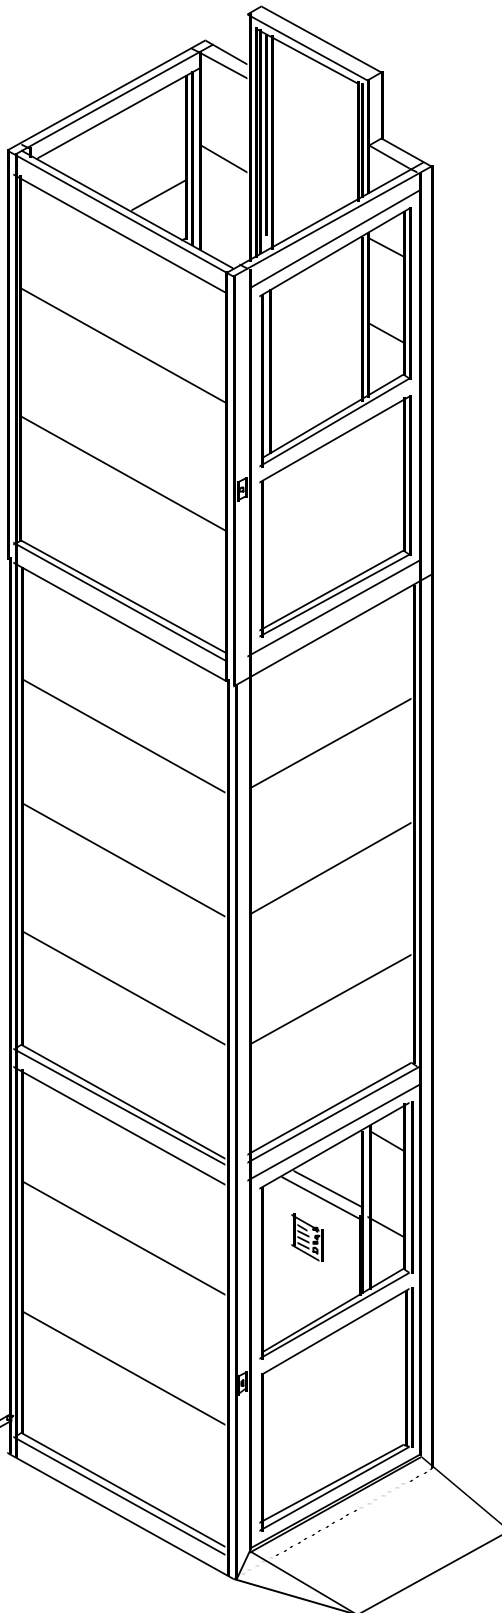

Waiver:

This data sheet is for guidance only and must not be used for proper working drawings. Please contact Stannah Lifts for particular details before proceeding. Owing to our policy of continual improvement we reserve the right to alter specifications and dimensions without prior notice.

For guidance only

MIDLIFT PX

Wheelchair
Vertical Lifting Platform

General Layout (Up to 4m Travel)

Notes:

Enclosure may be mounted within an 85mm deep pit which may be either:-

- a. 1400mm x 1100mm for a 1250 x 900 platform
- or
- b. 1550mm x 1300mm for a 1400 x 1100 platform