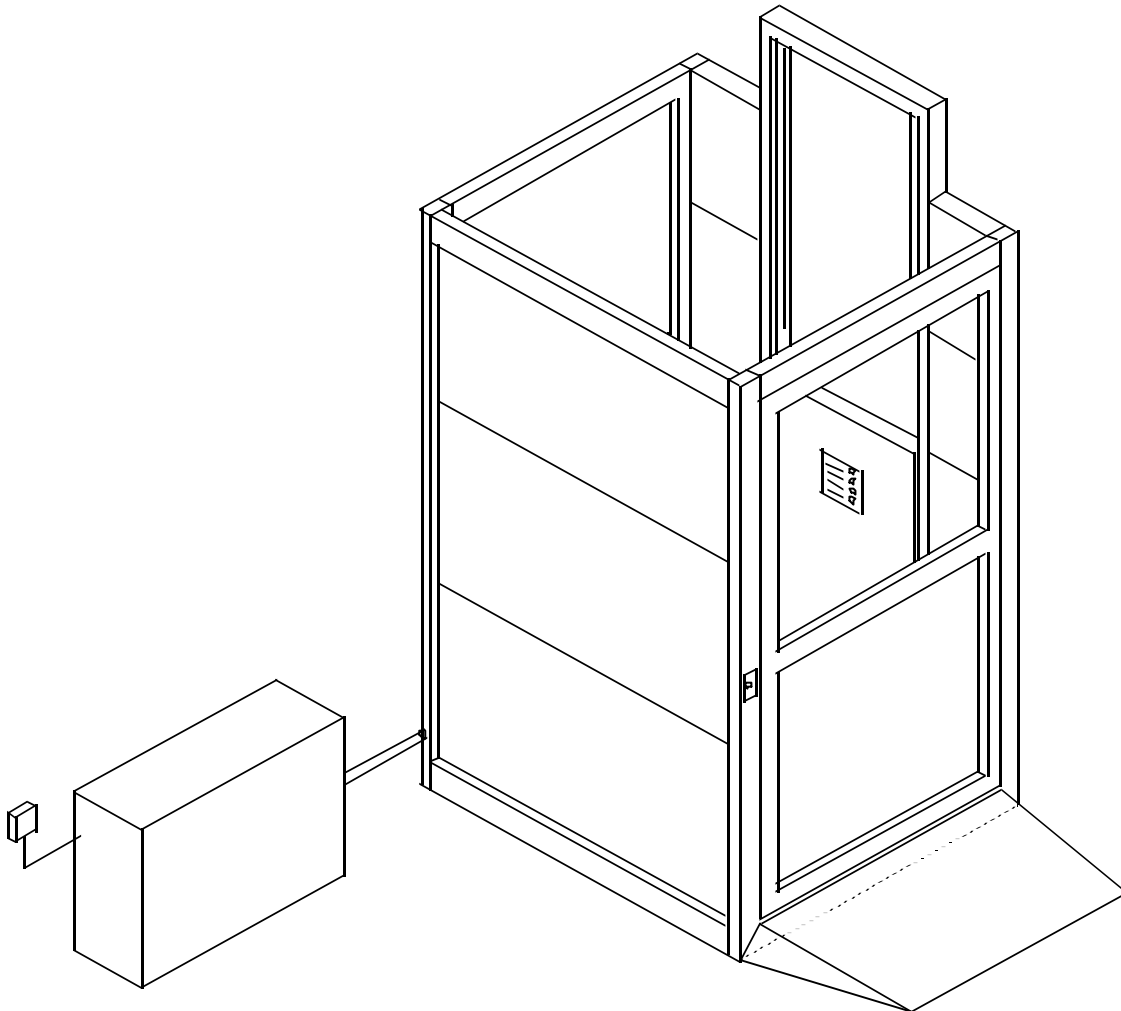

For guidance only

MIDLIFT PX

Wheelchair
Vertical Lifting Platform

General Layout (Up to 2m Travel)

Notes:

Enclosure may be mounted within an 85mm deep pit which may be either:-

- a. 1400mm x 1100mm for a 1250 x 900 platform

or

- b. 1550mm x 1300mm for a 1400 x 1100 platform

**INFORMATION
SHEET
AVL-487
02.04.02**