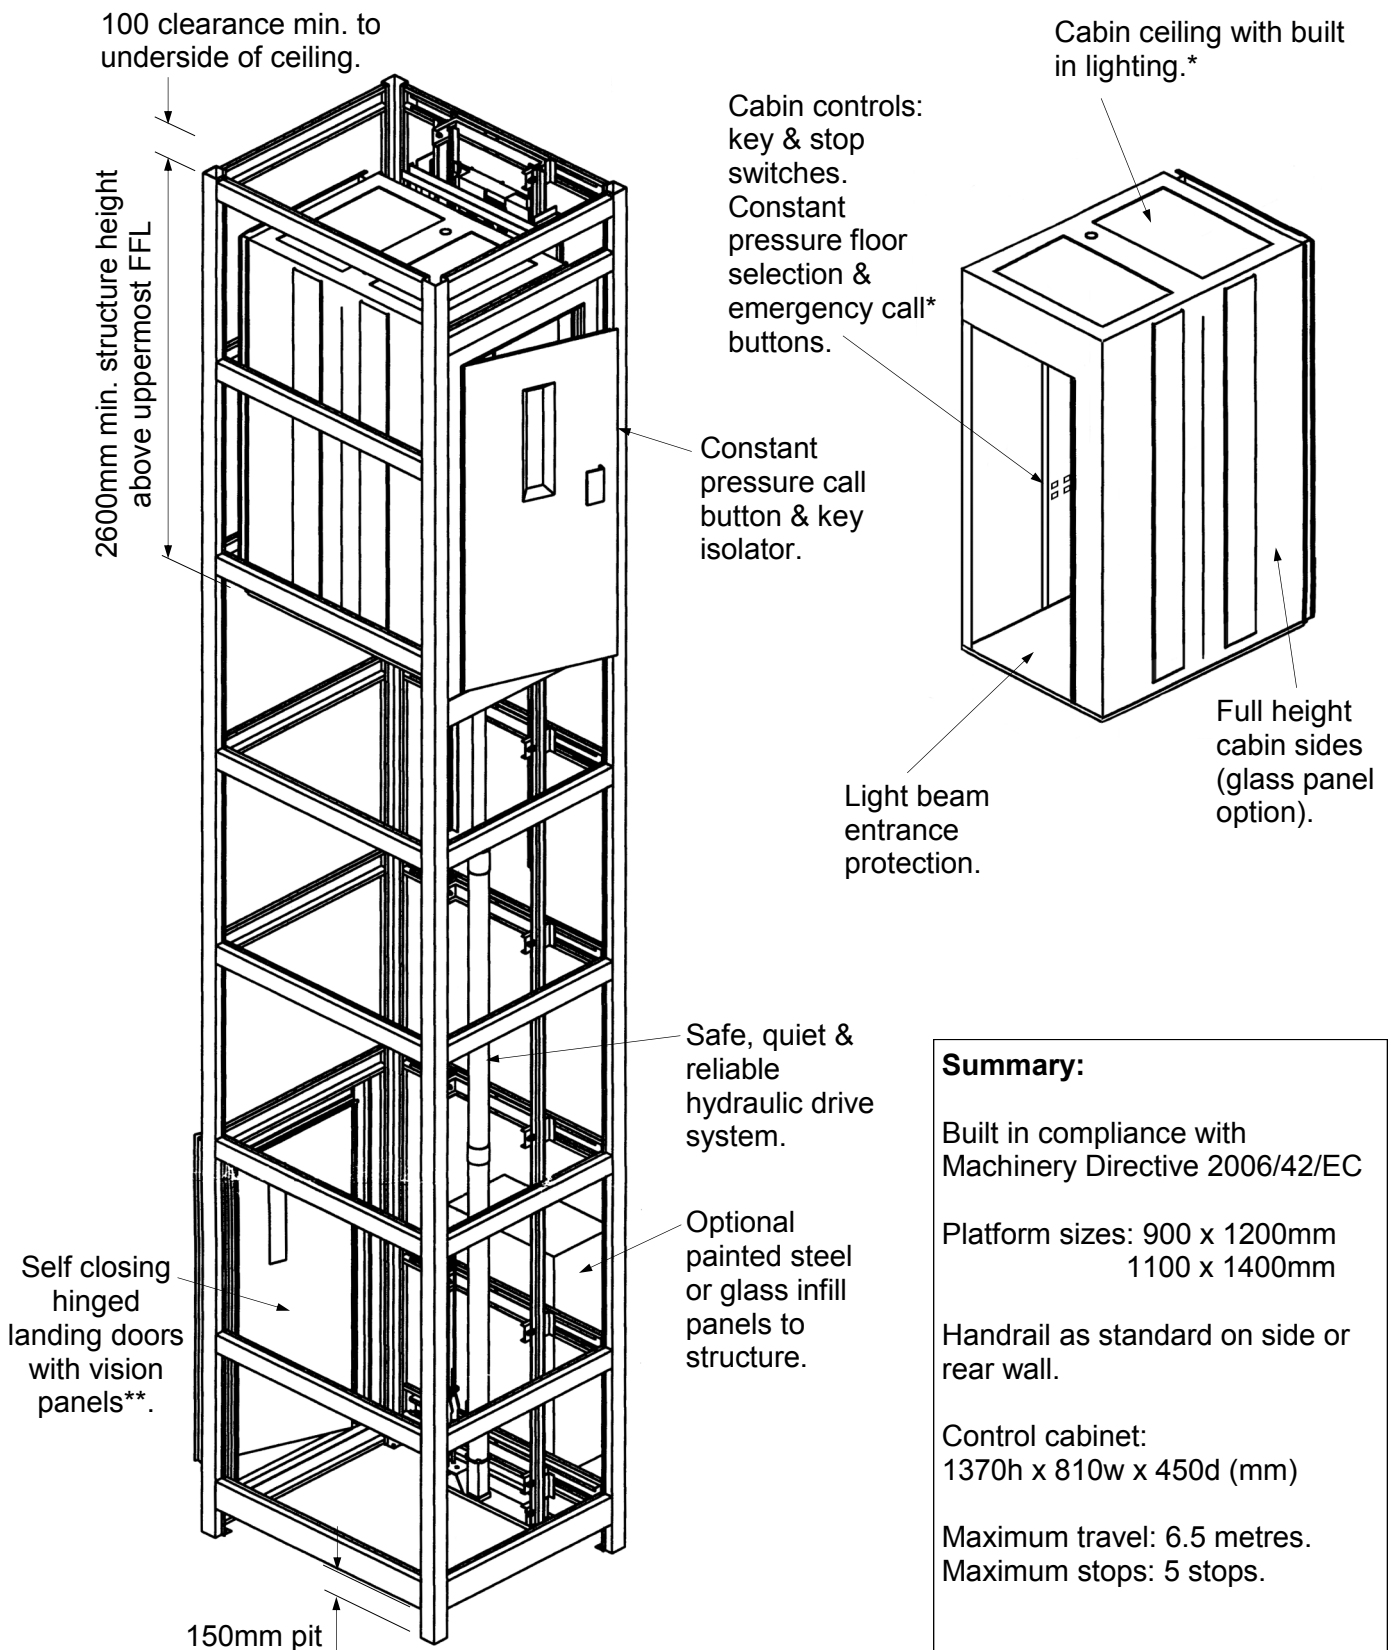

For guidance only

MIDLIFT DL

Wheelchair Vertical Lifting Platform
1100 x 1400 (Up to 6.5m Travel)
Typical General Arrangement

Stannah

Summary:

Built in compliance with Machinery Directive 2006/42/EC

Platform sizes: 900 x 1200mm
1100 x 1400mm

Handrail as standard on side or rear wall.

Control cabinet:
1370h x 810w x 450d (mm)

Maximum travel: 6.5 metres.
Maximum stops: 5 stops.

Key:

* With trickle charge battery backup.

** Optional fire doors do not feature vision panel

Please refer to datasheet AVL 710 & AVL 720 for specification & dimensions.

INFORMATION SHEET
No. AVL 730
30/10/2018